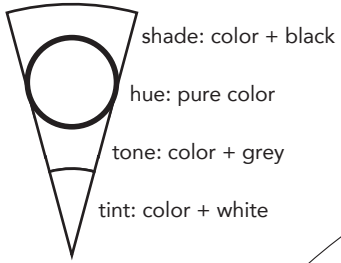

# COLOR WHEEL

grey mid-tone

brown hue